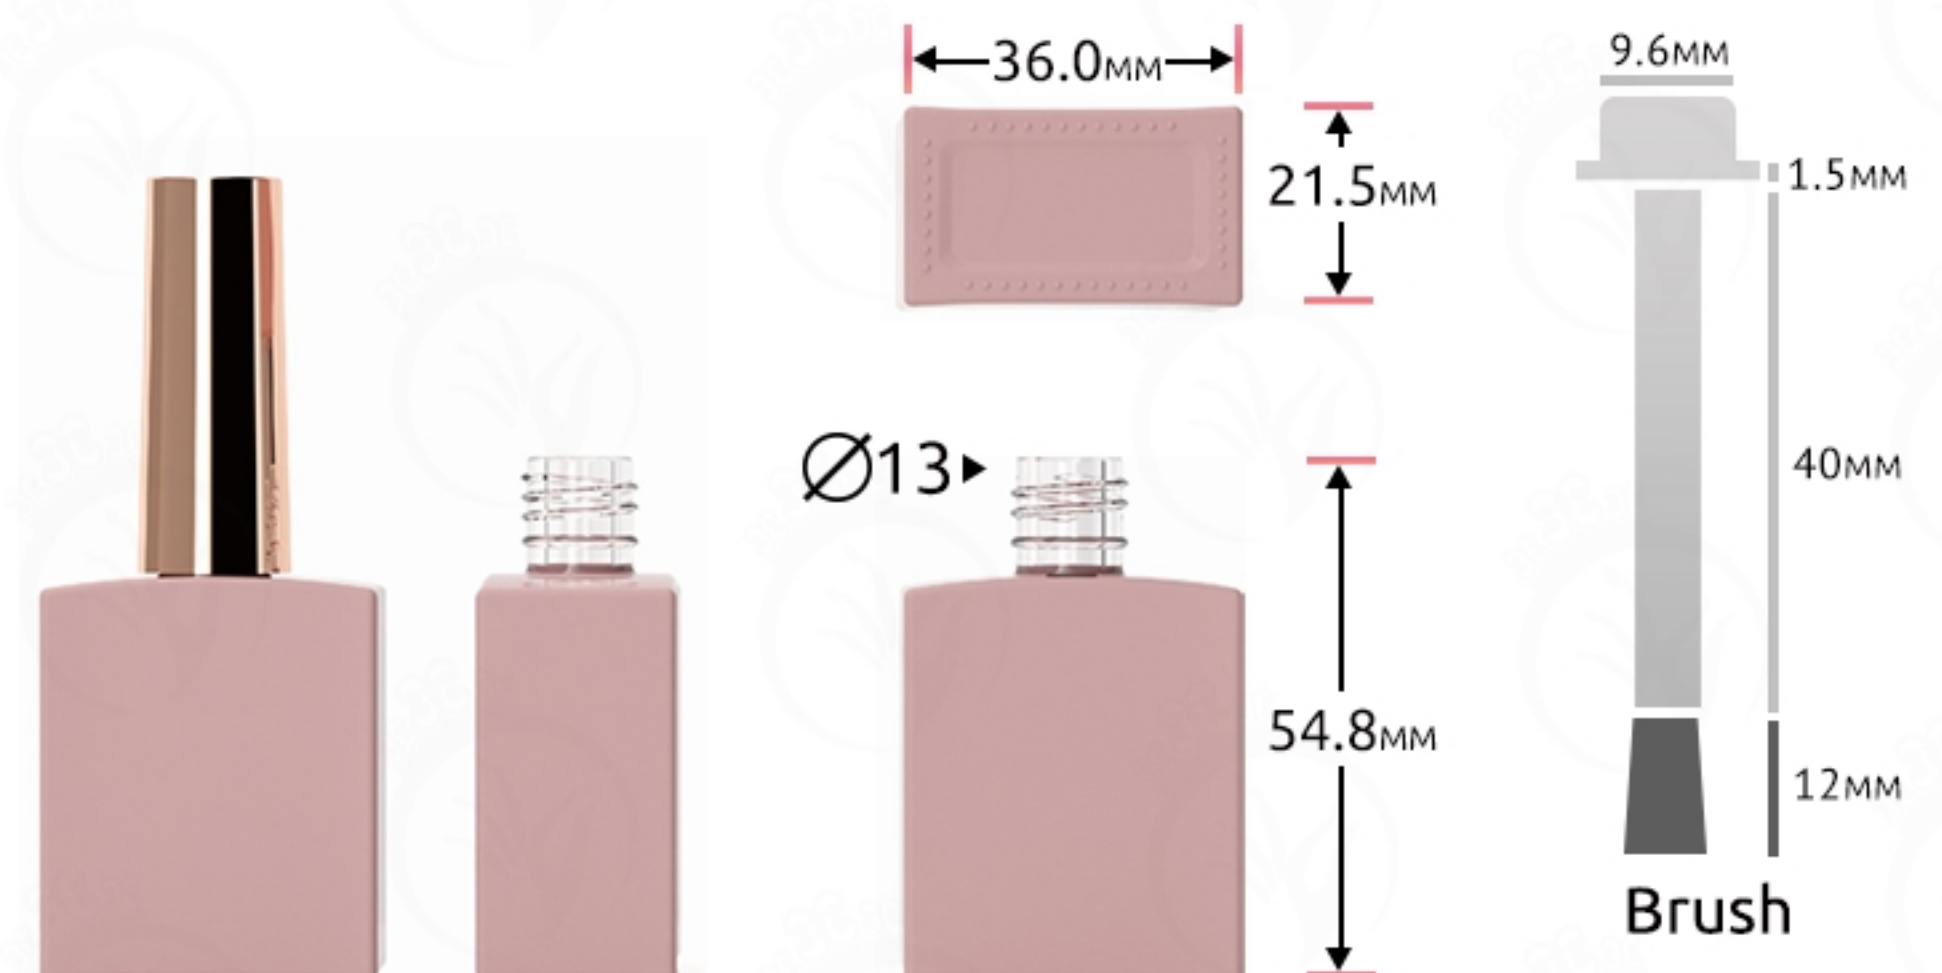

1866

Capacity
16ml

Weight
41g