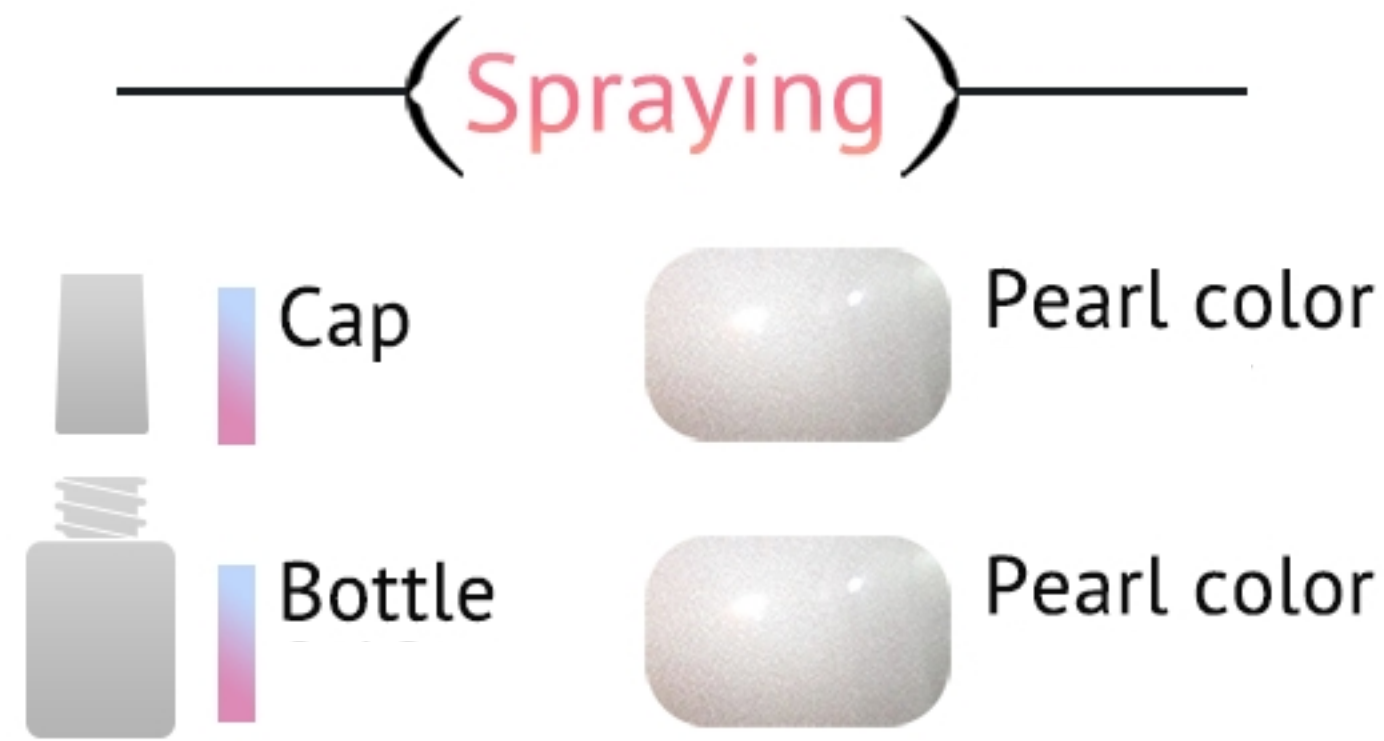

UNIT PRICE for Bottles

BOTTLE COLOR Spraying

(MOQ)

The minimum order quantity for each defined type and capacity is 5,000(White/Black).
The minimum order quantity for each defined type and capacity is 10,000(Colored).
Base price includes 4-layer base paint bottle(black) ,brush and caps.

LOGO&INFO Printing

(Silkscreen)

LOGO info White/Black

LOGO info Colored

1 2 3 ... Multi-layer colors