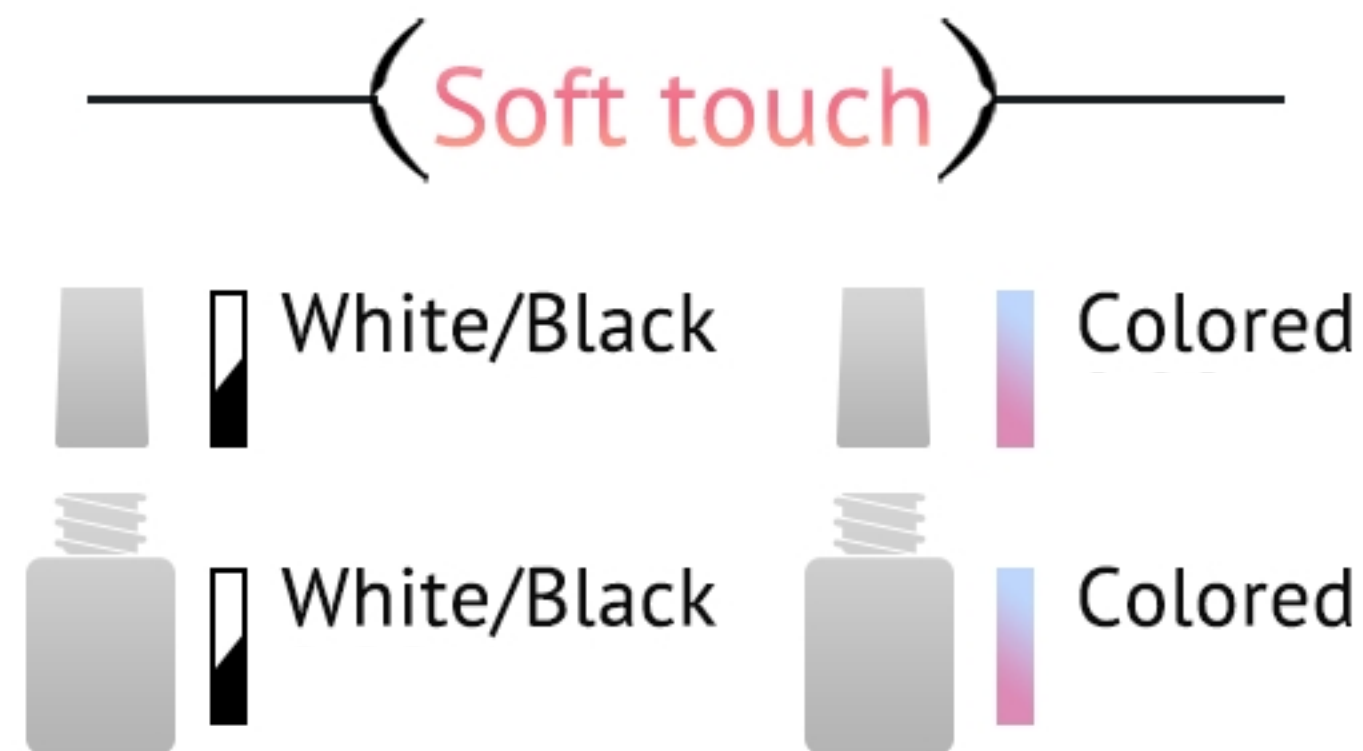

UNIT PRICE for Bottles

BOTTLE COLOR Spraying

(MOQ)

The minimum order quantity for each defined type and capacity is 5,000(White/Black).
The minimum order quantity for each defined type and capacity is 10,000(Colored).
Base price includes 4-layer base paint bottle(black) ,brush and caps.

LOGO&INFO Printing

(Silkscreen)

LOGO info White/Black

LOGO info Colored

1 2 3 ... Multi-layer colors